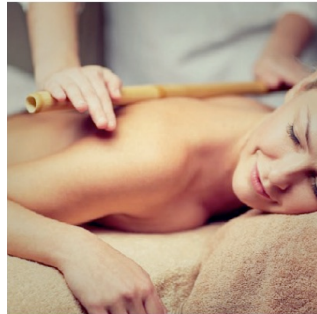

After a consultation on your personal requirements, our masseuse will provide a relaxing and nurturing massage using oils and strength of pressure tailored to your personality and physical requirements. From sports massage to a soothing therapeutic touch, this is the perfect immediate calm down at the start of your stay.

40 MINS FACIAL
£90

HOT STONE MASSAGE

Melt away your tension with a Hot Stone Massage therapy, easing your muscle stiffness and increasing circulation and metabolism. Our professional massage therapists also incorporate a customized massage, which with the use of hot stones offers enhanced benefits.

45 MINS BACK, NECK AND SHOULDERS
£90

60 MINS FULL BODY
£120

90 MINS FULL BODY
£180

BAMBOO MASSAGE

Our very special bamboo massage, using bamboo sticks to apply even firmer pressure to the fascia of the muscles, will literally unroll tension from your body.

45 MINS BACK, NECK AND SHOULDERS
£95

60 MINS FULL BODY
£130

90 MINS FULL BODY
£200

CUPPING THERAPY

Might be trendy now, but it's not new. It dates to ancient Egyptian, Chinese, and Middle Eastern cultures. We indulge it for many purposes, including to help with pain, inflammation, blood flow, relaxation and well-being, and as a type of deep tissue massage.