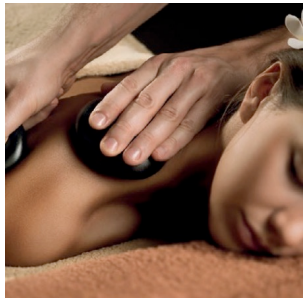

After a consultation on your personal requirements, our masseuse will provide a relaxing and nurturing massage using oils and strength of pressure tailored to your personality and physical requirements. From sports massage to a soothing therapeutic touch, this is the perfect immediate calm down at the start of your stay.

45 MINS BACK, NECK AND SHOULDERS
£85

60 MINS FULL BODY
£110

90 MINS FULL BODY
£165

BESPOKE FACIALS

Join us for a complimentary consultation and receive your own customized facial tailored to best suit your skin, helping you feel revitalized and refreshed. Using well known and trusted skincare products, our facials also include décolleté, neck and scalp massage.

45 MINS BACK, NECK AND SHOULDERS
£95

60 MINS FULL BODY
£130

90 MINS FULL BODY
£200

CUPPING THERAPY

Might be trendy now, but it's not new. It dates to ancient Egyptian, Chinese, and Middle Eastern cultures. We indulge it for many purposes, including to help with pain, inflammation, blood flow, relaxation and well-being, and as a type of deep tissue massage.