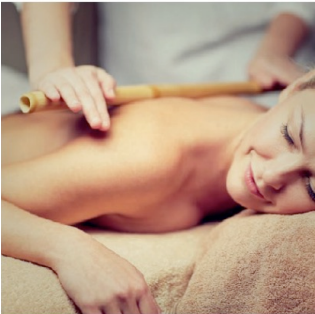

After a consultation on your personal requirements, our masseuse will provide a relaxing and nurturing massage using oils and strength of pressure tailored to your personality and physical requirements. From sports massage to a soothing therapeutic touch, this is the perfect immediate calm down at the start of your stay.

60 MINS FULL BODY
£120

**HOT STONE
MASSAGE**

Melt away your tension with a Hot Stone Massage therapy, easing your muscle stiffness and increasing circulation and metabolism. Our professional massage therapists also incorporate a customized massage, Which with the use of hot stones offers enhanced benefits.

45 MINS BACK, NECK AND SHOULDERS
£90

60 MINS FULL BODY
£120

90 MINS FULL BODY
£180

**BAMBOO
MASSAGE**

Our very special bamboo massage, using bamboo sticks to apply even firmer pressure to the fascia of the muscles, will literally unroll tension from your body.

45 MINS BACK, NECK AND SHOULDERS
£95

60 MINS FULL BODY
£130

90 MINS FULL BODY
£200

CUPPING THERAPY

Might be trendy now, but it's not new. It dates to ancient Egyptian, Chinese, and Middle Eastern cultures. We indulge it for many purposes, including to help with pain, inflammation, blood flow, relaxation and well-being, and as a type of deep tissue massage.